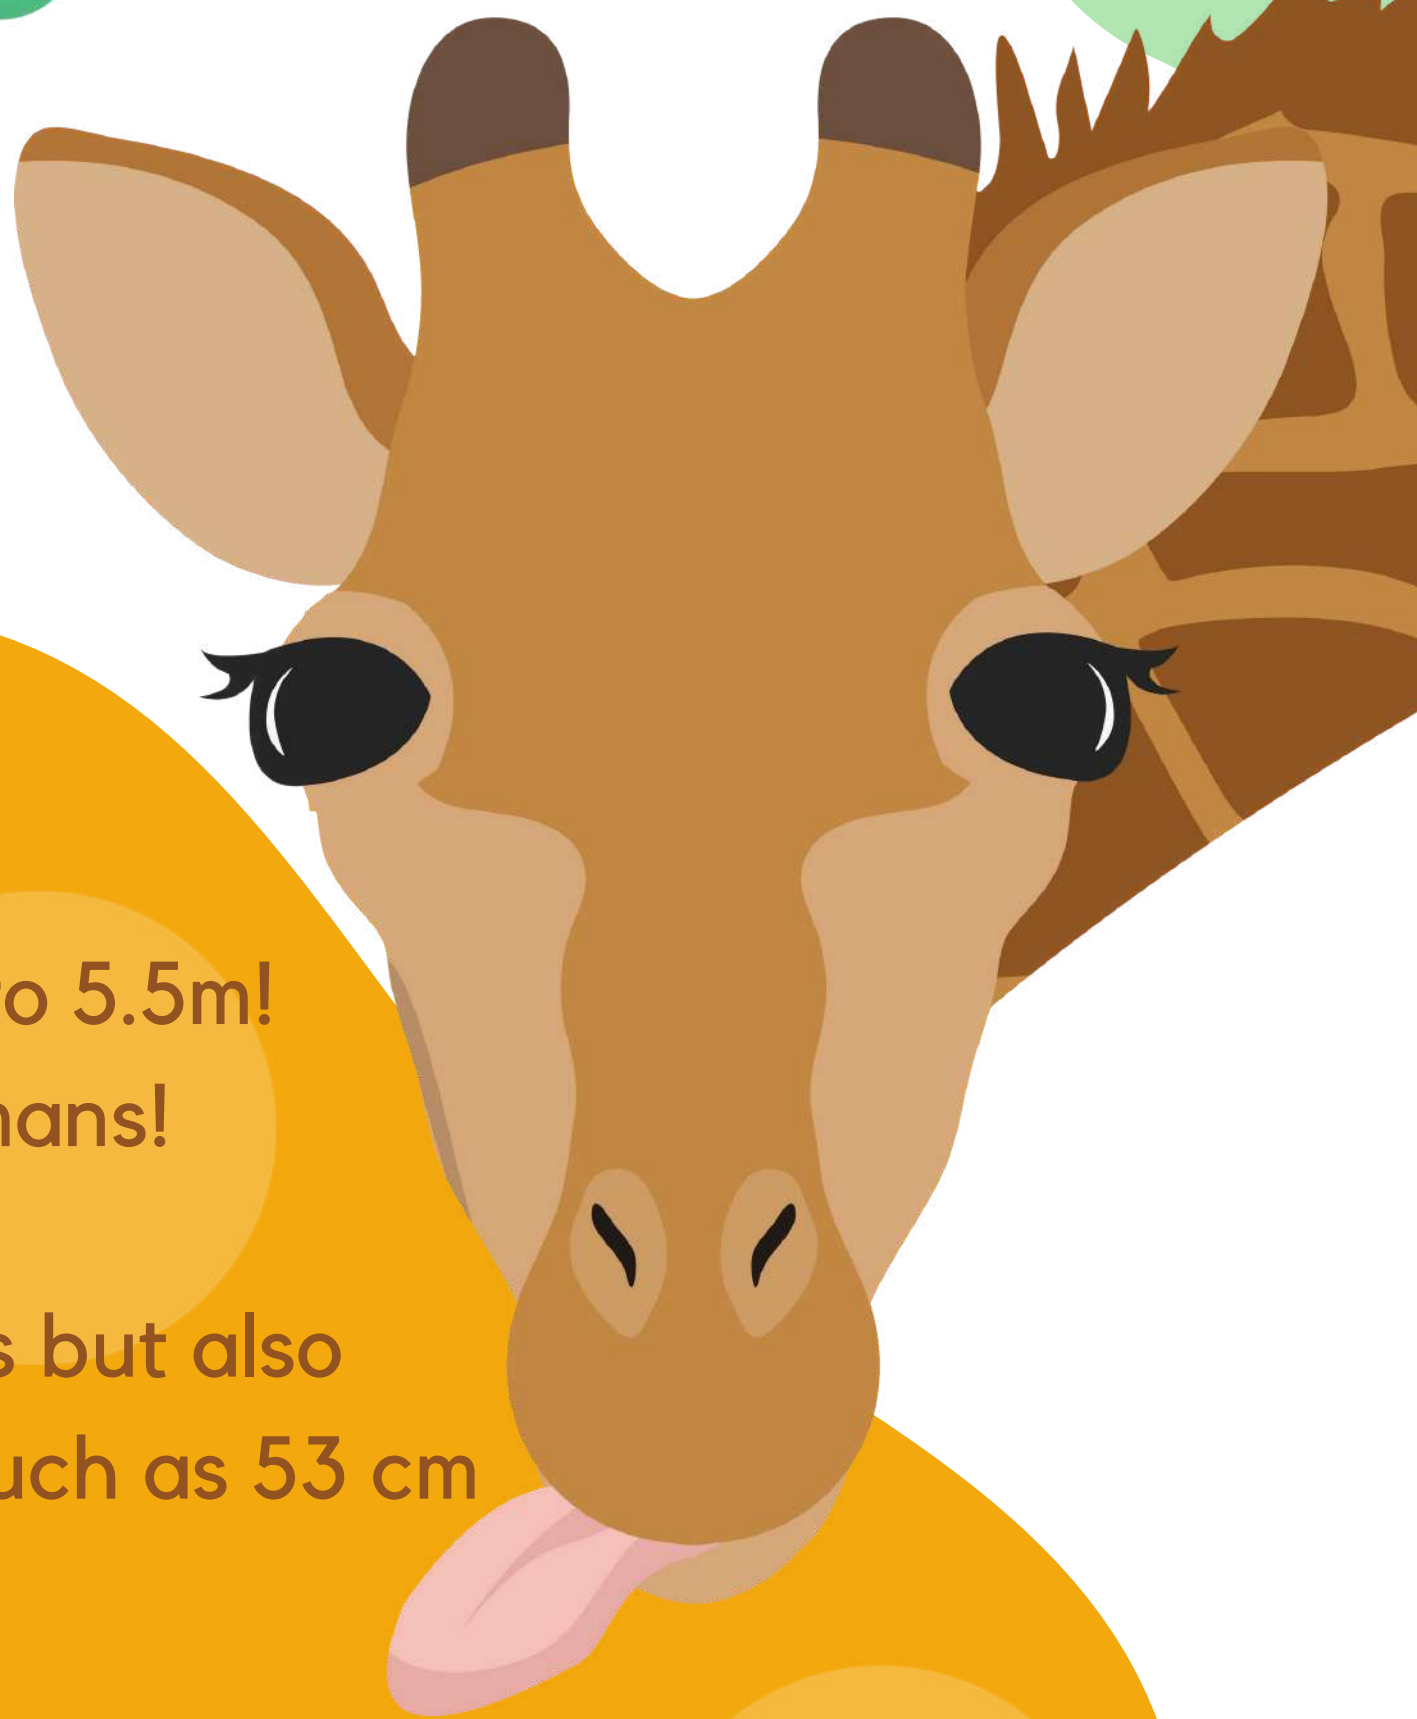

Giraffe FUN FACTS

1

An adult male giraffe can grow to 5.5m! That's taller than three adult humans!

2

Giraffes not only have long necks but also long tongues, which can be as much as 53 cm long!

3

Giraffes can run at speeds up to 35 mph over short distances.

4

A group of giraffe is called a Tower! That quite a fitting name for these tallest mammals!

5

Giraffes can devour upto 45kg of leaves and twigs in a day. That's some appetite!

6

Much like human fingerprints, giraffes have unique coat patterns.

7

Giraffe sleep standing up and survive on just 30 minutes of snooze time a day!

8

Giraffes have a gestation period of 15 months!